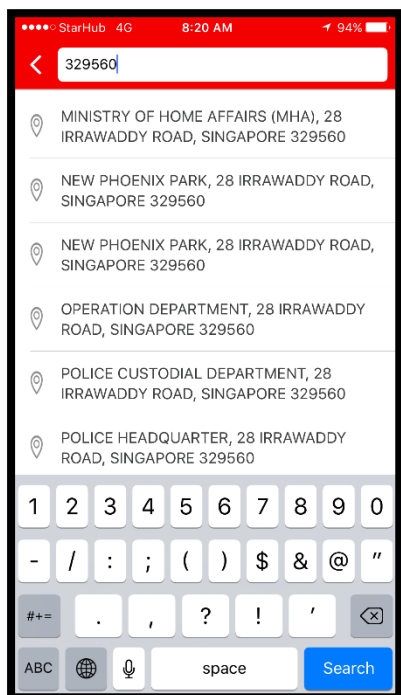

6. With the latest enhancements, app users will be able to receive alerts from a specific location or building by keying in the relevant postal code (please refer to Diagram 1). For example, parents can subscribe to receive alerts of any major incident occurring in the locations where their children may be attending classes by keying in the building's postal code.

Diagram 1: Get customised alerts by keying in the postal code

7. The enhanced app also allows users to quickly access all subscribed postal codes (indicated by location pins on a map) by centralising the information on the 'Alert Subscription' tab (please refer to Diagram 2).