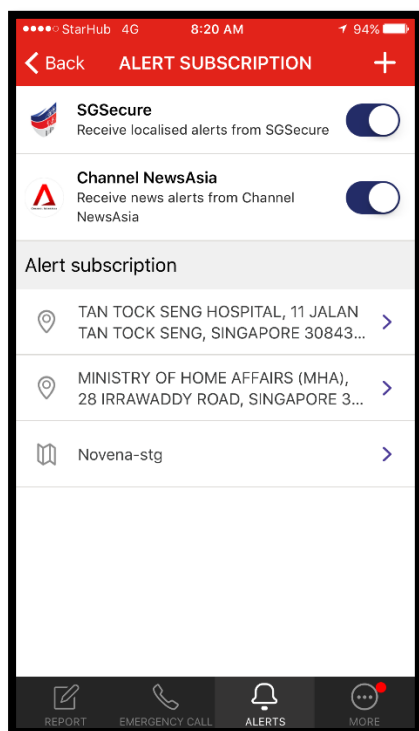

Diagram 2: Access all subscribed alerts under one tab

8. The SGSecure app¹ has been available for download from Google Play and iOS App Store since 24 September 2016 for free. Members of public are encouraged to download the app.

News alerts on terrorist attacks

9. The enhanced SGSecure app will push out news alerts from Channel NewsAsia on terrorist attacks and related incidents in specific regions that Singaporeans have key interests in.

10. Apart from keeping app users updated on terror incidents, the SGSecure app will also include a link to download the MFA@SG app through which users can access relevant consular information in different countries, in the event of an emergency.

About SGSecure

SGSecure is a national movement to sensitise, train and mobilise Singaporeans to play a part to prevent and deal with a terrorist attack. It is the community's response to safeguard our way of life against terrorism and community strife. Government's response alone is not enough.

Every member of the community must do his part by staying alert to ever-present security threats, staying united as one people during peacetime and in crisis, and

---